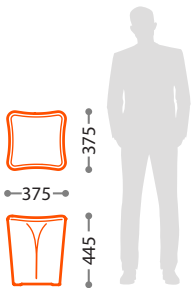

04 1275 2800 gday@loid.au

loid