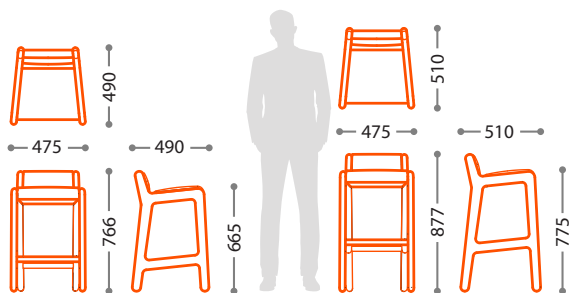

Details are correct at time of printing but are subject to change without notice.

design by
steendijk
1.com

journey bar stool 66+77

080903-4|5

Journey is a unique dining set inspired by the indigenous Brisbane wood "silky oak". The unique character of each piece had been extracted to display this fabulous timber and to create singularly beautiful and lustrous pieces.