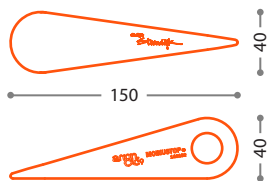

design by
Steendijk
1.com

mobiustop

140102

Mobiustop is an ingenious redesign of the invaluable wedged door stop, creating a new asymmetric and dynamic form, while losing nothing of the required functionality. Embellishing the efficient and practical original design, and inspired by the infinite looping mobius geometry, *Mobiustop's* elegant wedged shape effectively holds doors of varying height. Available in black, orange and green.

04 1275 2800 gday@loid.au

loid